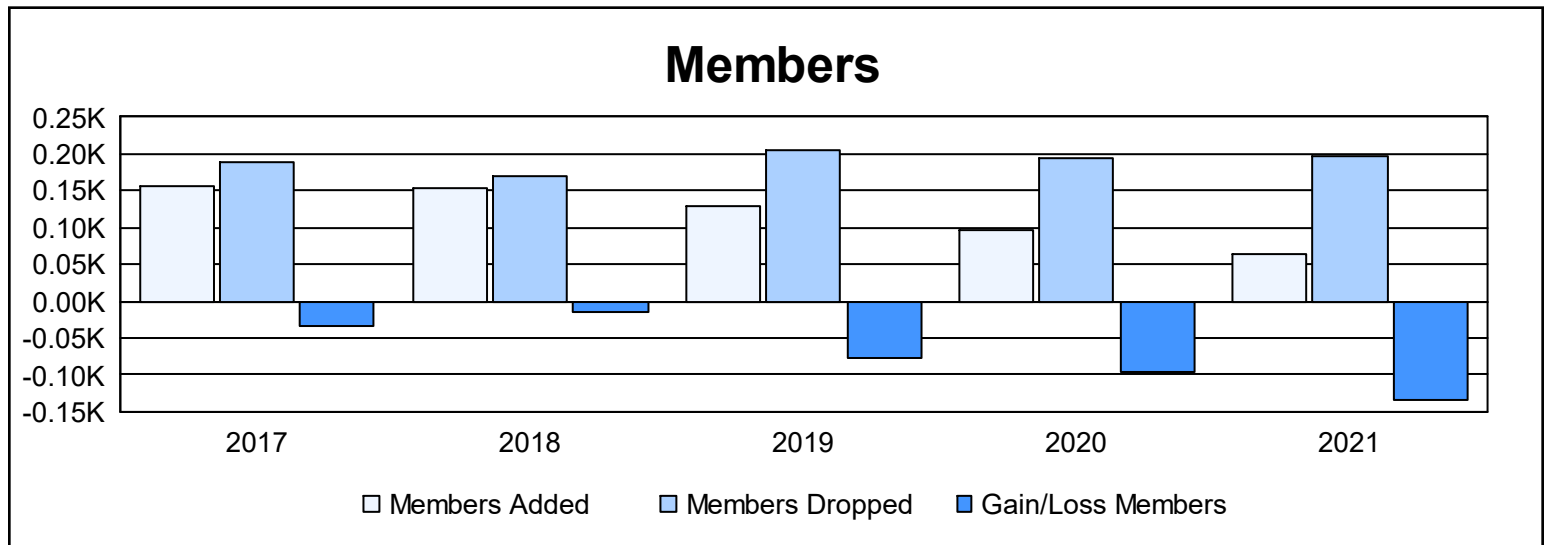

Year	New Clubs	Dropped Clubs	Gain/ Loss Clubs	New Members	Charter Members	Reinstate Members	Transfer Members	Total Member Added	Total Members Dropped	Gain/ Loss Members
2016-2017	0	0	0	134	2	5	15	156	189	-33
2017-2018	0	0	0	144	3	2	5	154	169	-15
2018-2019	0	0	0	112	2	7	7	128	205	-77
2019-2020	0	0	0	59	4	7	26	96	193	-97
2020-2021	0	7	-7	51	3	3	6	63	196	-133
<b>Average</b>	<b>0</b>	<b>1</b>	<b>-1</b>	<b>100</b>	<b>3</b>	<b>5</b>	<b>12</b>	<b>119</b>	<b>190</b>	<b>-71</b>

### Membership Composition June 2021 Cumulative