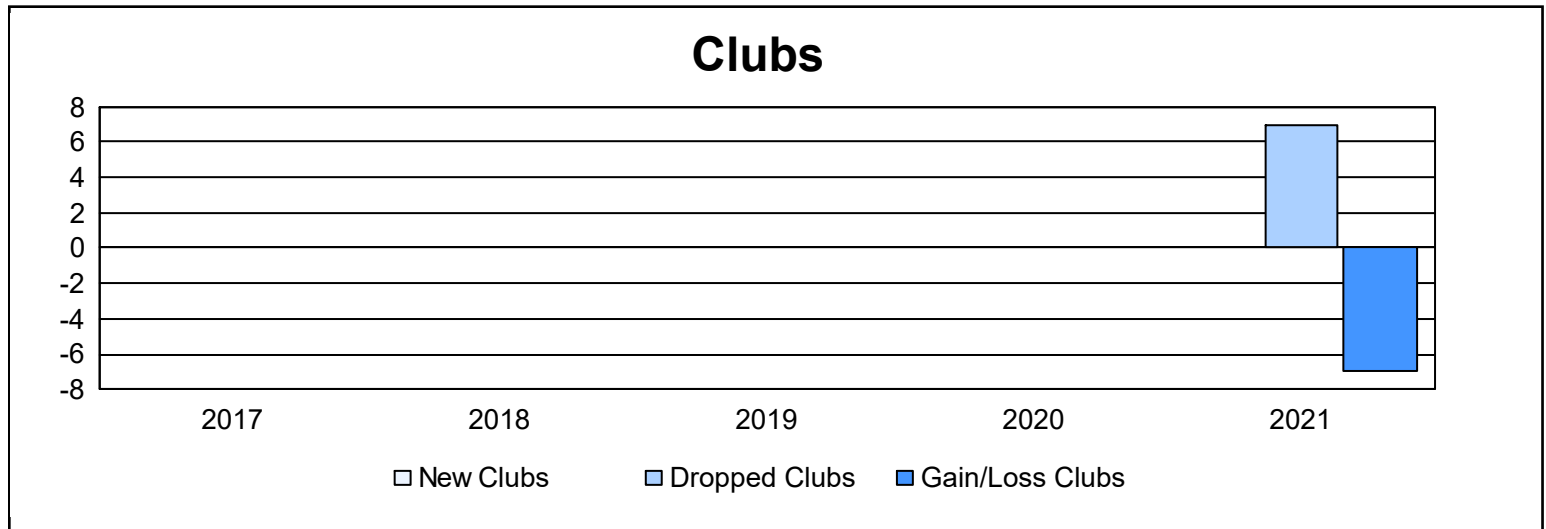

Year	New Clubs	Dropped Clubs	Gain/ Loss Clubs	New Members	Charter Members	Reinstate Members	Transfer Members	Total Member Added	Total Members Dropped	Gain/ Loss Members
2016-2017	0	0	0	134	2	5	15	156	189	-33
2017-2018	0	0	0	144	3	2	5	154	169	-15
2018-2019	0	0	0	112	2	7	7	128	205	-77
2019-2020	0	0	0	59	4	7	26	96	193	-97
2020-2021	0	7	-7	51	3	3	6	63	196	-133
<b>Average</b>	<b>0</b>	<b>1</b>	<b>-1</b>	<b>100</b>	<b>3</b>	<b>5</b>	<b>12</b>	<b>119</b>	<b>190</b>	<b>-71</b>

### Membership Composition June 2021 Cumulative